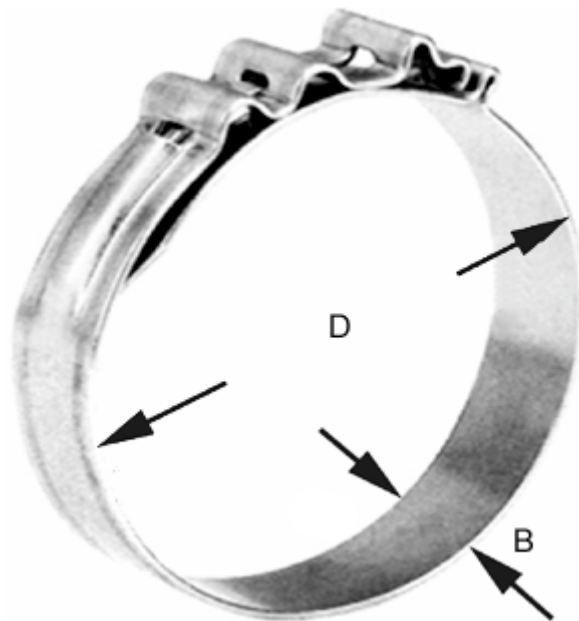

Article number: 021077000105

Description: COBRA one piece-connector 10,5/7 W4

Measures

Diameter D = 10.5

Width B = 7